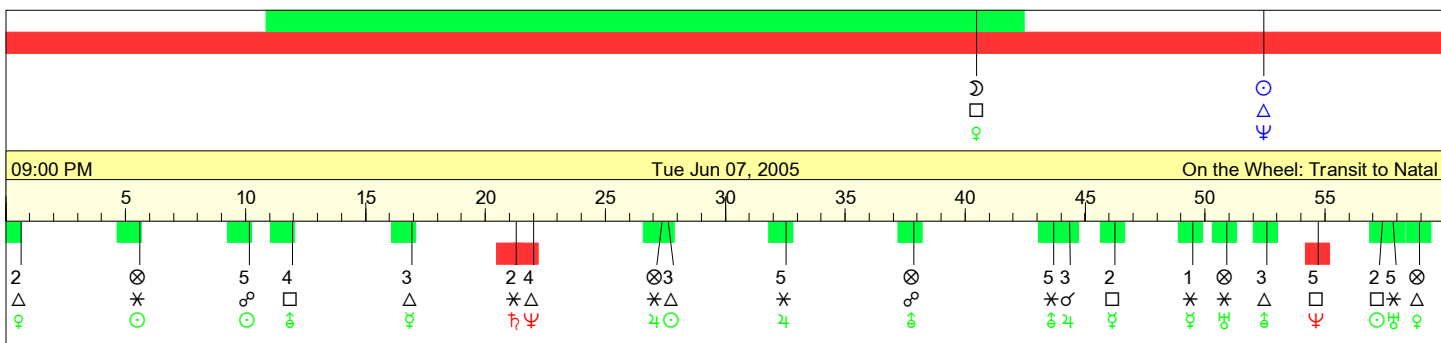

Mose Allison
Nov 11, 1927 11:00:00 AM CST
Tippo, MS
Natal: ☽☉♀♂♃♅♄♁♂
Natal: 01 02 03 04 05 06

Tue Jun 07, 2005
Las Vegas, NV PDT
Transit: ☽☉♀♂♃♅♄♁♂
Transit: ♂♂♁☉♂

Winning Defaults
On Wheel: 01 02 03 04 05 06
On Wheel: ♂♂♁☉♂