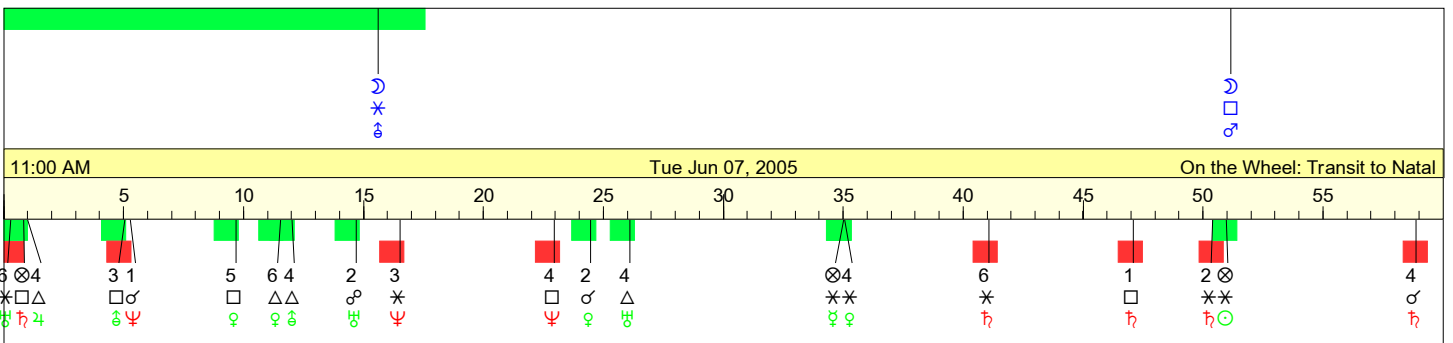

Mose Allison
Nov 11, 1927 11:00:00 AM CST
Tippo, MS
Natal: ☽☉♀♂♂♂♂♂♂♂♂
Natal: 01 02 03 04 05 06

Tue Jun 07, 2005
Las Vegas, NV PDT
Transit: ☽☉♀♂♂♂♂♂♂♂♂
Transit: ♂♂♂♂♂♂

Winning Defaults
On Wheel: 01 02 03 04 05 06
On Wheel: ♂♂♂♂♂♂