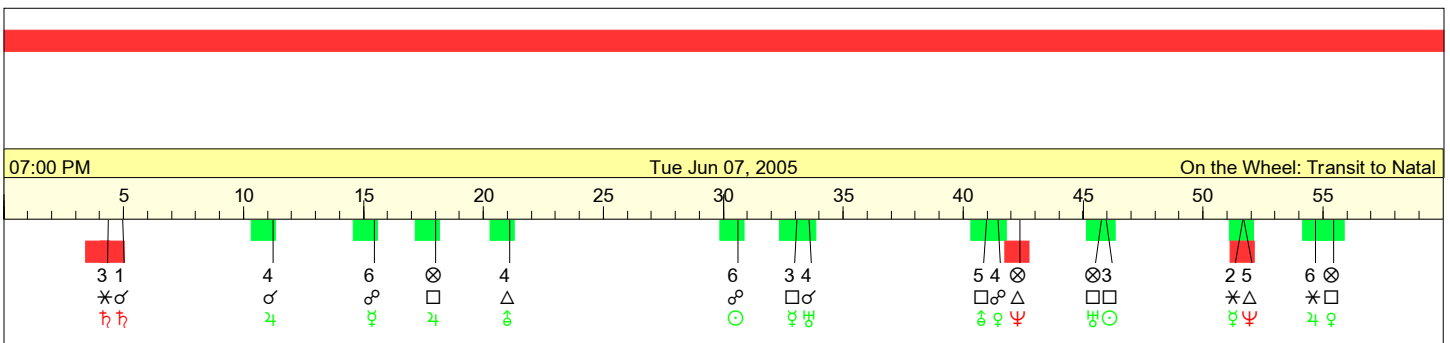

Mose Allison
Nov 11, 1927 11:00:00 AM CST
Tippo, MS
Natal: ☽☉♁♀♂♂♂♂♂♂♂♂♂♂
Natal: 01 02 03 04 05 06

Tue Jun 07, 2005
Las Vegas, NV PDT
Transit: ☽☉♁♀♂♂♂♂♂♂♂♂♂♂
Transit: ♂♁♂♂♂♂

Winning Defaults
On Wheel: 01 02 03 04 05 06
On Wheel: ♂♁♂♂♂