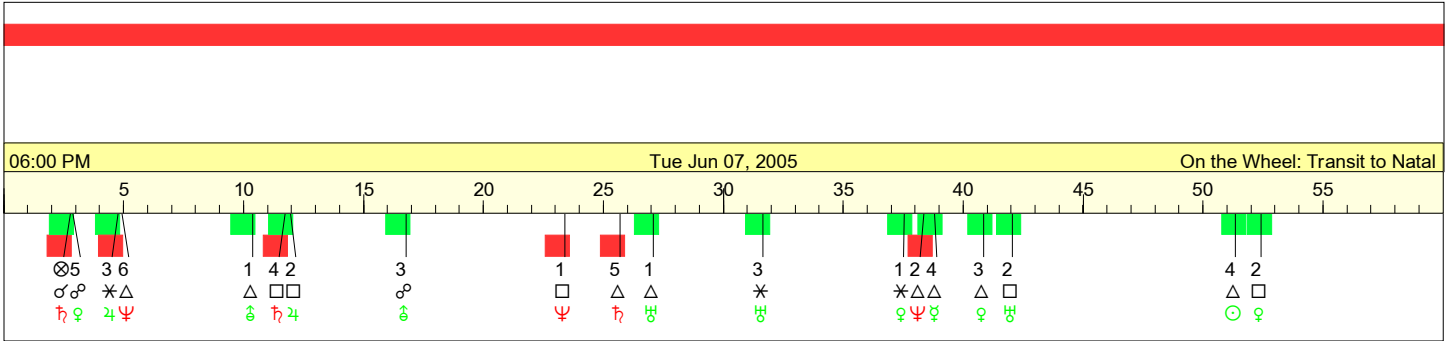

Mose Allison
Nov 11, 1927 11:00:00 AM CST
Tippo, MS
Natal: ☽☉♁♀♂♂♂♂♂♂♂♂♂♂
Natal: 01 02 03 04 05 06

Tue Jun 07, 2005
Las Vegas, NV PDT
Transit: ☽☉♁♀♂♂♂♂♂♂♂♂♂♂
Transit: ♂♁♂♂♂♂

Winning Defaults
On Wheel: 01 02 03 04 05 06
On Wheel: ♂♁♂♂♂