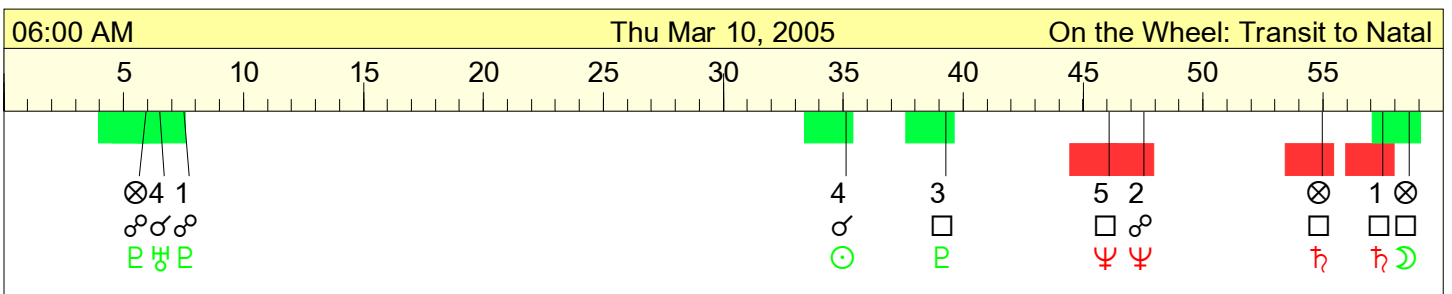

Bob Dylan
May 24, 1941 09:05:00 PM CST
Duluth, MN
Natal: ☽☉♀♀♂♂♂♂♂♂♂♂♂♂
Natal: 01 02 03 04 05 06

Thu Mar 10, 2005
Big Rapids, MI. EDT
Transit: ☽☉♀♀♂♂♂♂♂♂♂♂♂♂
Transit: ♂♂△□

Winning Defaults
On Wheel: 01 02 03 04 05
On Wheel: ♂♂□

02

Bob Dylan
May 24, 1941 09:05:00 PM CST
Duluth, MN
Natal: ☽☾♀♂♂♂♂♂♂♂♂♂♂
Natal: 01 02 03 04 05 06

Thu Mar 10, 2005
Big Rapids, MI. EDT
Transit: ☽☾♀♂♂♂♂♂♂♂♂♂♂
Transit: ♂♂♂♂♂

Winning Defaults
On Wheel: 01 02 03 04 05
On Wheel: ♂♂♂