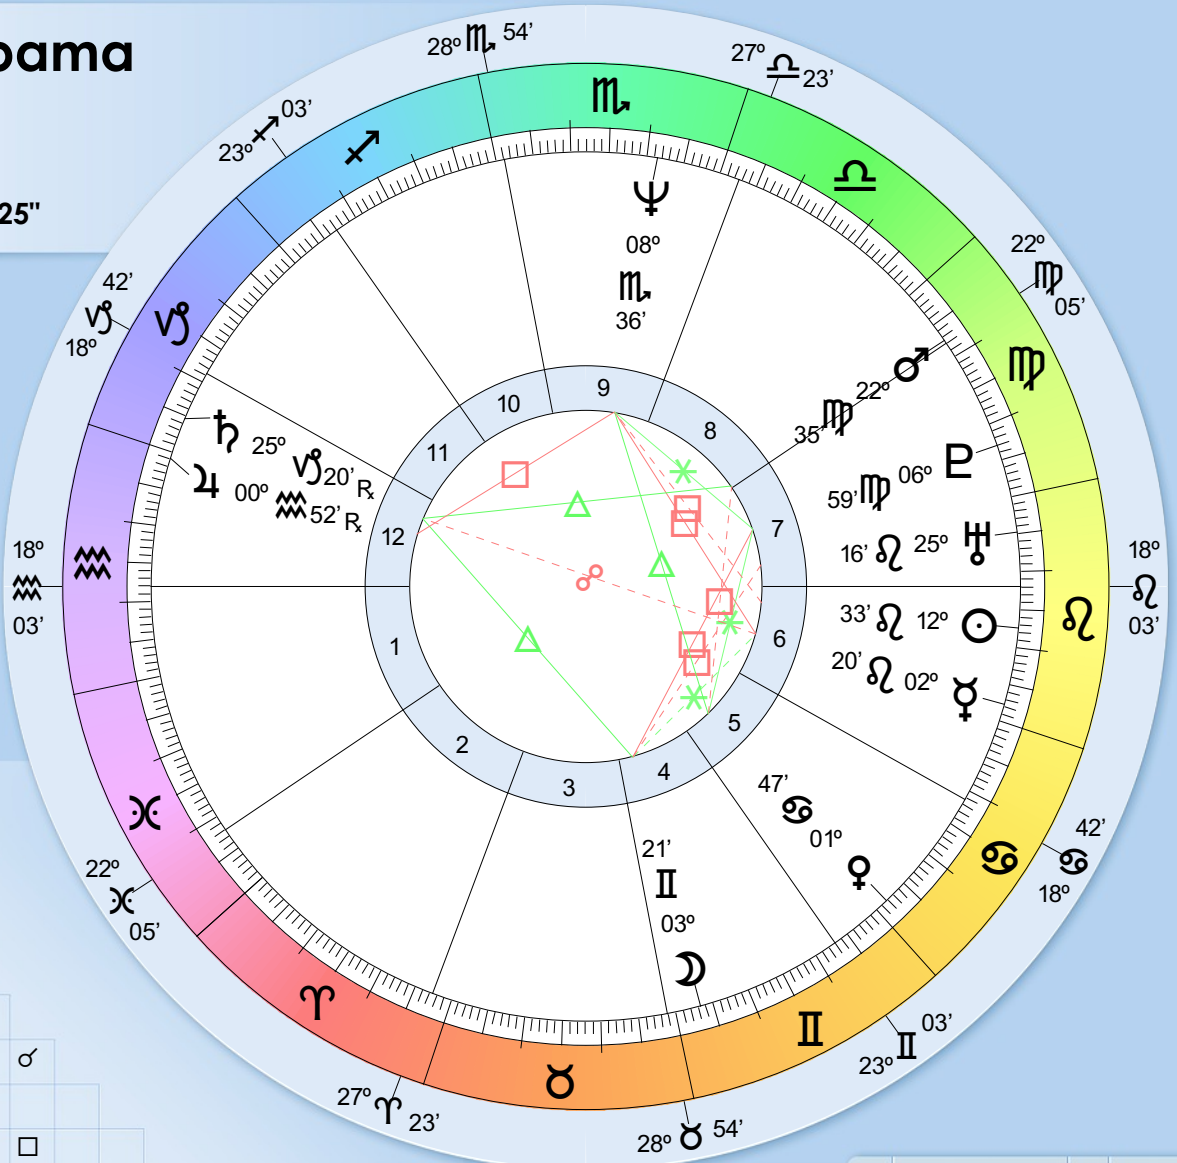

Barack Obama

Aug 4, 1961
 07:24:00 PM AHT
 Zone: +10:00
 Honolulu, HI
 157W51'30" 21N18'25"

Zodiac Signs

- ♈ Aries
- ♉ Taurus
- ♊ Gemini
- ♋ Cancer
- ♌ Leo
- ♍ Virgo
- ♎ Libra
- ♏ Scorpio
- ♐ Sagittarius
- ♑ Capricorn
- ♒ Aquarius
- ♓ Pisces

	Crd	Fix	Mut
Fire	0	3	0
Earth	1	0	2
Air	0	1	1
Water	1	1	0

PI	Geo Lon	Rx	Decl.
☾	03° II 21' 25"		+15° 40'
☼	12° ♌ 32' 52"		+17° 03'
♃	02° ♌ 19' 54"		+20° 42'
♀	01° ♌ 47' 22"		+21° 38'
♂	22° ♌ 34' 36"		+03° 37'
♃	00° ♋ 51' 31"	Rx	-20° 35'
♄	25° ♋ 19' 51"	Rx	-21° 15'
♅	25° ♋ 16' 15"		+13° 45'
♆	08° ♋ 36' 21"		-12° 42'
♇	06° ♋ 58' 40"		+20° 34'

Aspect Name	Exact
♌ Conjunction	000°00'
♁ Opposition	180°00'
△ Trine	120°00'
□ Square	090°00'
* Sextile	060°00'