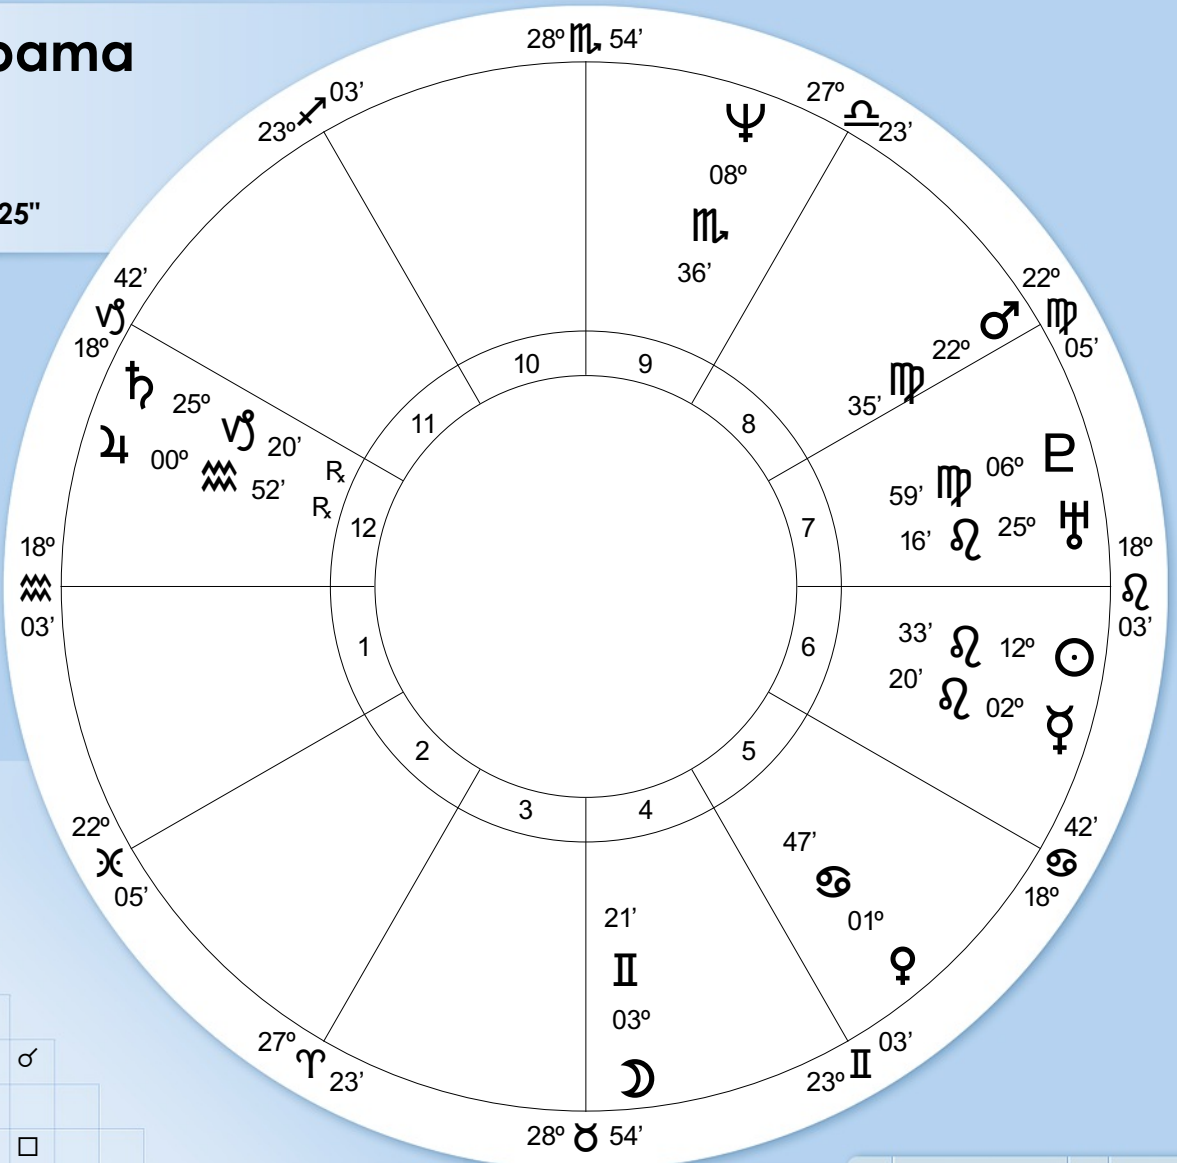

Barack Obama

Aug 4, 1961

07:24:00 PM AHT

Zone: +10:00

Honolulu, HI

157W51'30" 21N18'25"

Zodiac Signs

- ♈ Aries
- ♉ Taurus
- ♊ Gemini
- ♋ Cancer
- ♌ Leo
- ♍ Virgo
- ♎ Libra
- ♏ Scorpio
- ♐ Sagittarius
- ♑ Capricorn
- ♒ Aquarius
- ♓ Pisces

Aspect Name	Exact
♌ Conjunction	000°00'
♌ Opposition	180°00'
♌ Trine	120°00'
♌ Square	090°00'
♌ Sextile	060°00'