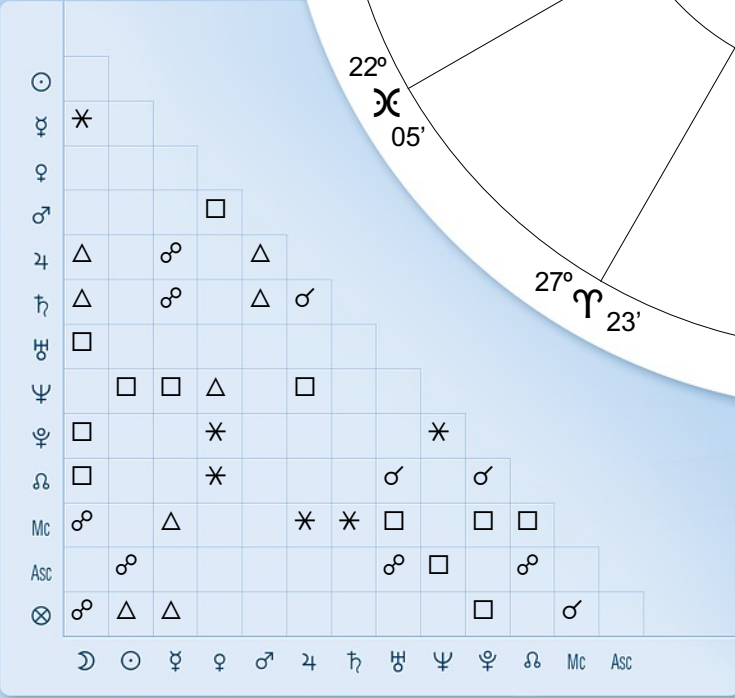

Barack Obama

Aug 4, 1961

07:24:00 PM AHT

Zone: +10:00

Honolulu, HI

157W51'30" 21N18'25"

Zodiac Signs

- ♈ Aries
- ♉ Taurus
- ♊ Gemini
- ♋ Cancer
- ♌ Leo
- ♍ Virgo
- ♎ Libra
- ♏ Scorpio
- ♐ Sagittarius
- ♑ Capricorn
- ♒ Aquarius
- ♓ Pisces

	Crd	Fix	Mut
Fire	0	3	0
Earth	1	0	2
Air	0	1	1
Water	1	1	0

PI	Geo Lon	Rx	Decl.
♄	03° II 21' 25"		+15° 40'
♌	12° ♏ 32' 52"		+17° 03'
♃	02° ♏ 19' 54"		+20° 42'
♀	01° ♎ 47' 22"		+21° 38'
♂	22° ♏ 34' 36"		+03° 37'
♃	00° ♎ 51' 31"	Rx	-20° 35'
♄	25° ♎ 19' 51"	Rx	-21° 15'
♅	25° ♏ 16' 15"		+13° 45'
♆	08° ♏ 36' 21"		-12° 42'
♇	06° ♏ 58' 40"		+20° 34'

Aspect Name	Exact
♌ Conjunction	000°00'
♌ Opposition	180°00'
♌ Trine	120°00'
♌ Square	090°00'
♌ Sextile	060°00'