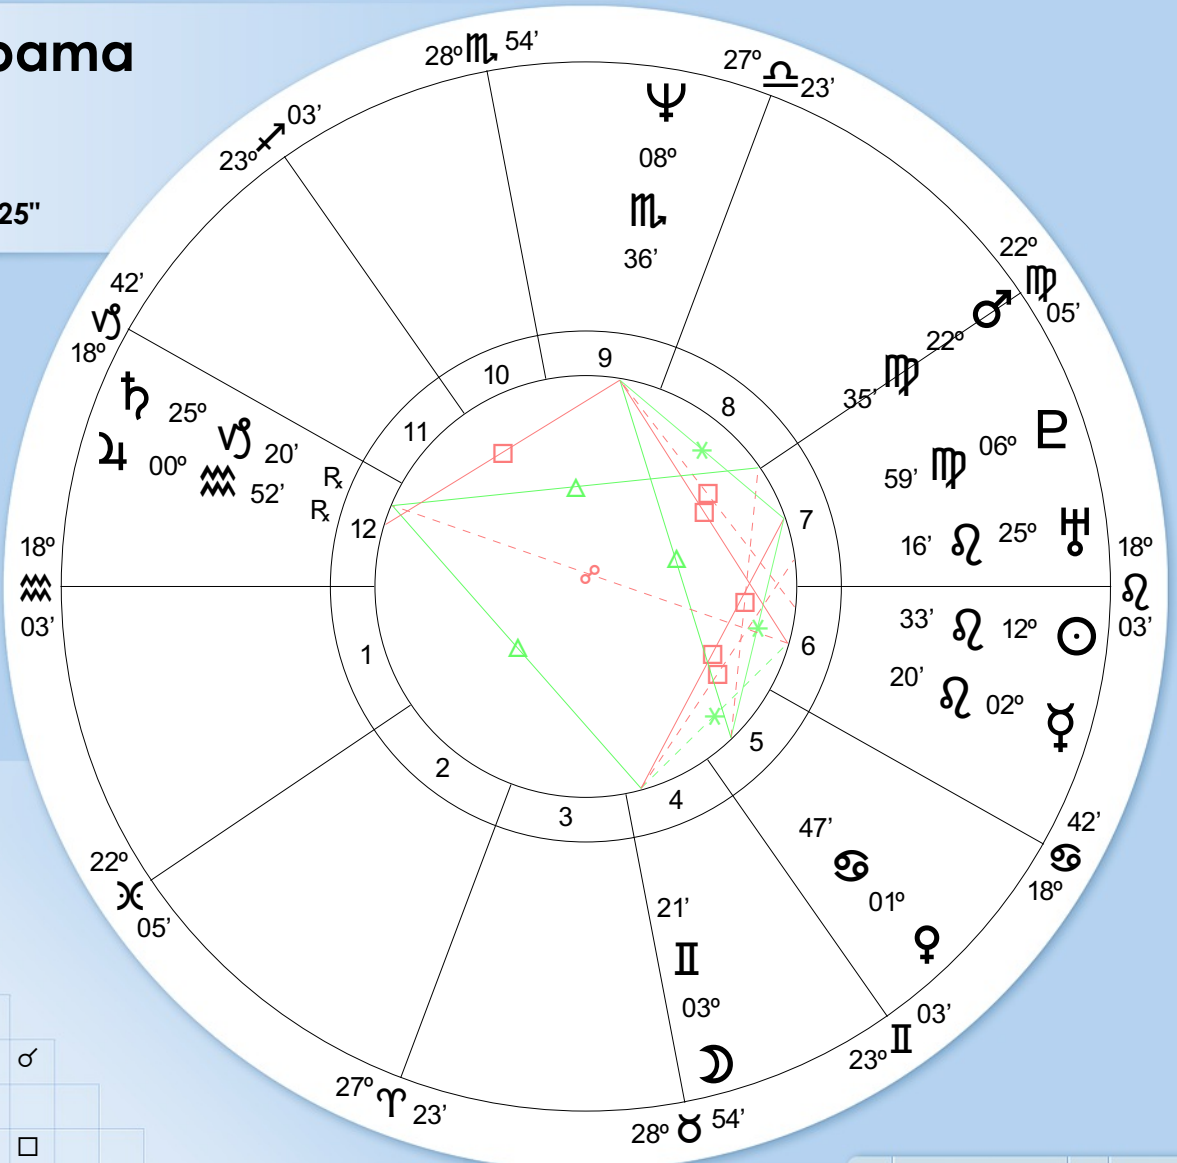

Barack Obama

Aug 4, 1961

07:24:00 PM AHT

Zone: +10:00

Honolulu, HI

157W51'30" 21N18'25"

Zodiac Signs

- ♈ Aries
- ♉ Taurus
- ♊ Gemini
- ♋ Cancer
- ♌ Leo
- ♍ Virgo
- ♎ Libra
- ♏ Scorpio
- ♐ Sagittarius
- ♑ Capricorn
- ♒ Aquarius
- ♓ Pisces

Aspect Name	Exact	
♁	Conjunction	000°00'
♁	Opposition	180°00'
△	Trine	120°00'
□	Square	090°00'
*	Sextile	060°00'