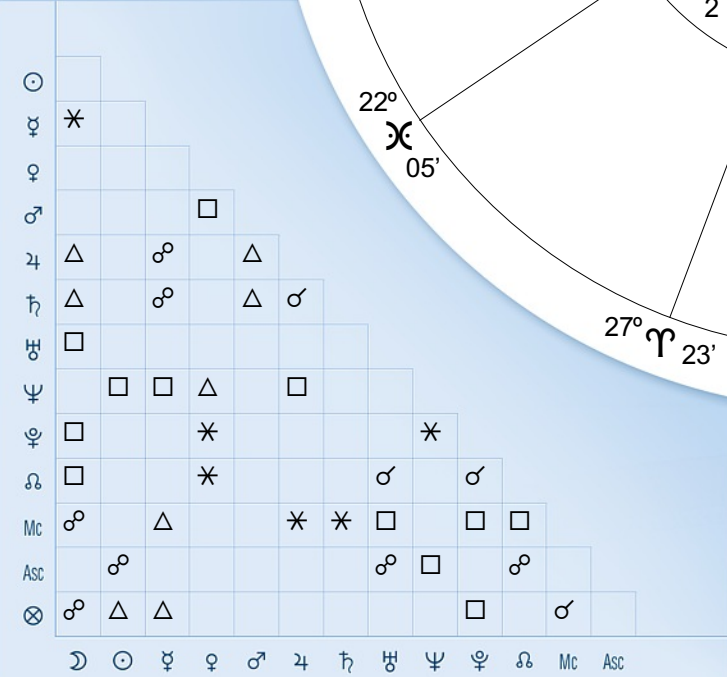

Barack Obama

Aug 4, 1961

07:24:00 PM AHT

Zone: +10:00

Honolulu, HI

157W51'30" 21N18'25"

Zodiac Signs

- ♈ Aries
- ♉ Taurus
- ♊ Gemini
- ♋ Cancer
- ♌ Leo
- ♍ Virgo
- ♎ Libra
- ♏ Scorpio
- ♐ Sagittarius
- ♑ Capricorn
- ♒ Aquarius
- ♓ Pisces

Aspect Name	Exact	
♁	Conjunction	000°00'
♁	Opposition	180°00'
△	Trine	120°00'
□	Square	090°00'
*	Sextile	060°00'