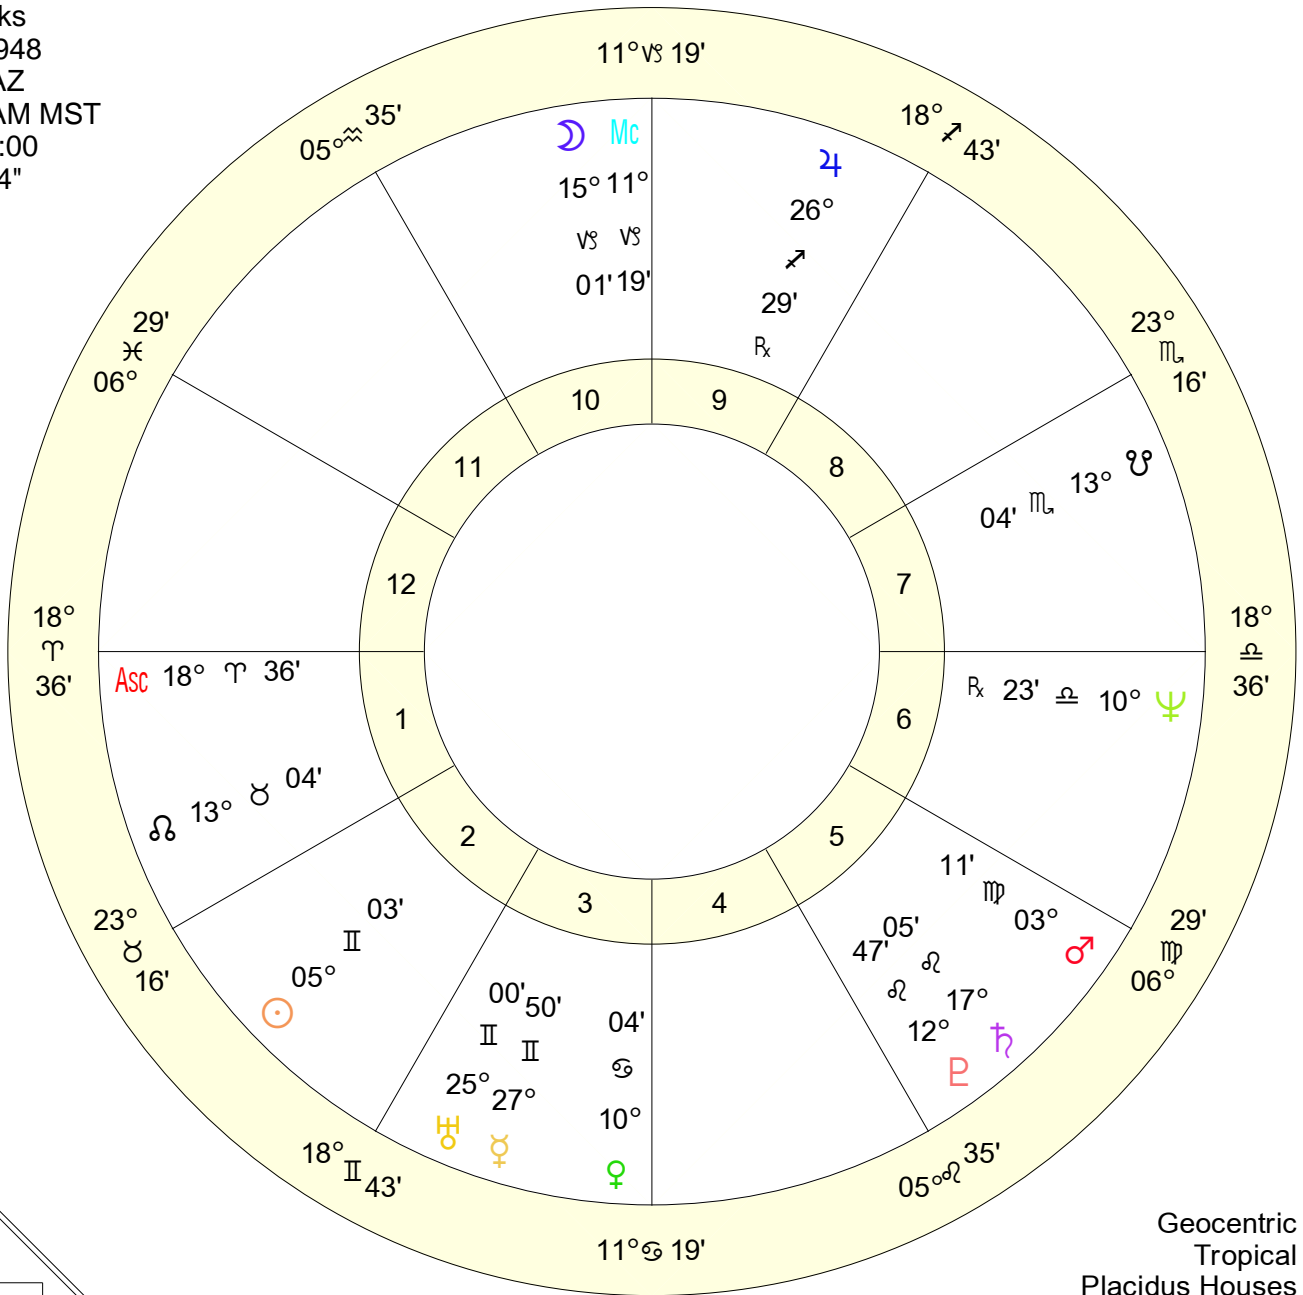

Stevie Nicks
 May 26, 1948
 Phoenix, AZ
 03:02:00 AM MST
 Zone: +07:00
 112W04'24"
 33N26'54"

Geocentric
 Tropical
 Placidus Houses

Fir	Ear	Air	Wat
3	2	4	1
Crd	Fix	Mut	
3	2	5	

Pl	Planet	Position	Elem	Digni	Ru
☾	Moon	15° 11' 01' 19'	Earth	Detri	♄
☉	Sun	05° 02' 49'	Air		♃
☿	Mercury	27° 00' 50'	Air	Ruler	♃
♀	Venus	10° 04' 04'	Water		☾
♂	Mars	03° 11' 11'	Earth		♃
♃	Jupiter	26° 29' 29' Rx	Fire	Ruler	♃
♄	Saturn	17° 05' 05'	Fire	Detri	☉
♅	Uranus	25° 00' 00'	Air		♀
♆	Neptune	10° 23' 23' Rx	Air		♀
♇	Pluto	12° 47' 47'	Fire		☉
♁	Node	13° 04' 04'	Earth		♀
♁	Midheaven	11° 19' 19'	Earth		♄
♁	Ascendant	18° 36' 36'	Fire		♂
♁	Part Fortn	28° 34' 34'	Water		♂