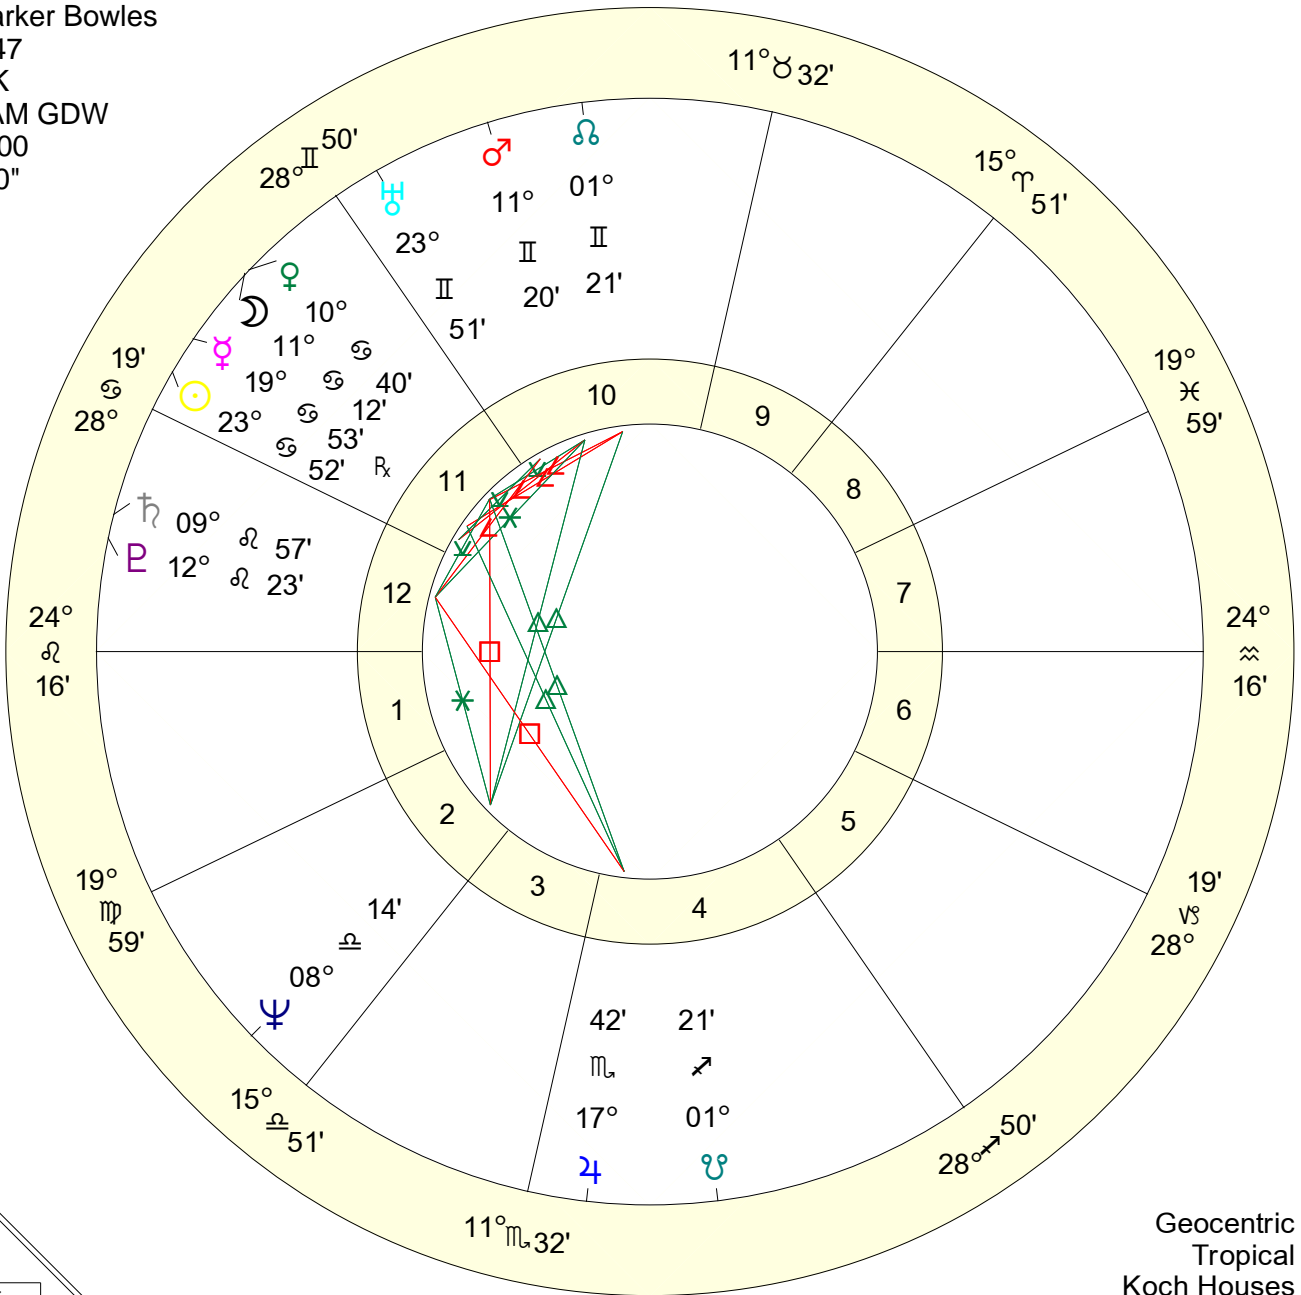

Camilla Parker Bowles
 Jul 17, 1947
 London, UK
 09:00:00 AM GDW
 Zone: -02:00
 000W10'00"
 51N30'00"

Geocentric
 Tropical
 Koch Houses

☉													
☽	♈	♈	♈										
☿	♈	♈	♈										
♁	♈	♈	♈	♈									
♃	♈	♈	♈	♈	♈								
♅	♈	♈	♈	♈	♈	♈							
♆	♈	♈	♈	♈	♈	♈	♈						
♇	♈	♈	♈	♈	♈	♈	♈	♈					
♈	♈	♈	♈	♈	♈	♈	♈	♈	♈				
♉	♈	♈	♈	♈	♈	♈	♈	♈	♈	♈			
♊	♈	♈	♈	♈	♈	♈	♈	♈	♈	♈	♈		
♋	♈	♈	♈	♈	♈	♈	♈	♈	♈	♈	♈	♈	
♌	♈	♈	♈	♈	♈	♈	♈	♈	♈	♈	♈	♈	♈
♍	♈	♈	♈	♈	♈	♈	♈	♈	♈	♈	♈	♈	♈
♎	♈	♈	♈	♈	♈	♈	♈	♈	♈	♈	♈	♈	♈
♏	♈	♈	♈	♈	♈	♈	♈	♈	♈	♈	♈	♈	♈
♐	♈	♈	♈	♈	♈	♈	♈	♈	♈	♈	♈	♈	♈
♑	♈	♈	♈	♈	♈	♈	♈	♈	♈	♈	♈	♈	♈
♒	♈	♈	♈	♈	♈	♈	♈	♈	♈	♈	♈	♈	♈
♓	♈	♈	♈	♈	♈	♈	♈	♈	♈	♈	♈	♈	♈
♈	♈	♈	♈	♈	♈	♈	♈	♈	♈	♈	♈	♈	♈
♉	♈	♈	♈	♈	♈	♈	♈	♈	♈	♈	♈	♈	♈
♊	♈	♈	♈	♈	♈	♈	♈	♈	♈	♈	♈	♈	♈
♋	♈	♈	♈	♈	♈	♈	♈	♈	♈	♈	♈	♈	♈
♌	♈	♈	♈	♈	♈	♈	♈	♈	♈	♈	♈	♈	♈
♍	♈	♈	♈	♈	♈	♈	♈	♈	♈	♈	♈	♈	♈
♎	♈	♈	♈	♈	♈	♈	♈	♈	♈	♈	♈	♈	♈
♏	♈	♈	♈	♈	♈	♈	♈	♈	♈	♈	♈	♈	♈
♐	♈	♈	♈	♈	♈	♈	♈	♈	♈	♈	♈	♈	♈
♑	♈	♈	♈	♈	♈	♈	♈	♈	♈	♈	♈	♈	♈
♒	♈	♈	♈	♈	♈	♈	♈	♈	♈	♈	♈	♈	♈
♓	♈	♈	♈	♈	♈	♈	♈	♈	♈	♈	♈	♈	♈
♈	♈	♈	♈	♈	♈	♈	♈	♈	♈	♈	♈	♈	♈
♉	♈	♈	♈	♈	♈	♈	♈	♈	♈	♈	♈	♈	♈
♊	♈	♈	♈	♈	♈	♈	♈	♈	♈	♈	♈	♈	♈
♋	♈	♈	♈	♈	♈	♈	♈	♈	♈	♈	♈	♈	♈
♌	♈	♈	♈	♈	♈	♈	♈	♈	♈	♈	♈	♈	♈
♍	♈	♈	♈	♈	♈	♈	♈	♈	♈	♈	♈	♈	♈
♎	♈	♈	♈	♈	♈	♈	♈	♈	♈	♈	♈	♈	♈
♏	♈	♈	♈	♈	♈	♈	♈	♈	♈	♈	♈	♈	♈
♐	♈	♈	♈	♈	♈	♈	♈	♈	♈	♈	♈	♈	♈
♑	♈	♈	♈	♈	♈	♈	♈	♈	♈	♈	♈	♈	♈
♒	♈	♈	♈	♈	♈	♈	♈	♈	♈	♈	♈	♈	♈
♓	♈	♈	♈	♈	♈	♈	♈	♈	♈	♈	♈	♈	♈
♈	♈	♈	♈	♈	♈	♈	♈	♈	♈	♈	♈	♈	♈
♉	♈	♈	♈	♈	♈	♈	♈	♈	♈	♈	♈	♈	♈
♊	♈	♈	♈	♈	♈	♈	♈	♈	♈	♈	♈	♈	♈
♋	♈	♈	♈	♈	♈	♈	♈	♈	♈	♈	♈	♈	♈
♌	♈	♈	♈	♈	♈	♈	♈	♈	♈	♈	♈	♈	♈
♍	♈	♈	♈	♈	♈	♈	♈	♈	♈	♈	♈	♈	♈
♎	♈	♈	♈	♈	♈	♈	♈	♈	♈	♈	♈	♈	♈
♏	♈	♈	♈	♈	♈	♈	♈	♈	♈	♈	♈	♈	♈
♐	♈	♈	♈	♈	♈	♈	♈	♈	♈	♈	♈	♈	♈
♑	♈	♈	♈	♈	♈	♈	♈	♈	♈	♈	♈	♈	♈
♒	♈	♈	♈	♈	♈	♈	♈	♈	♈	♈	♈	♈	♈
♓	♈	♈	♈	♈	♈	♈	♈	♈	♈	♈	♈	♈	♈