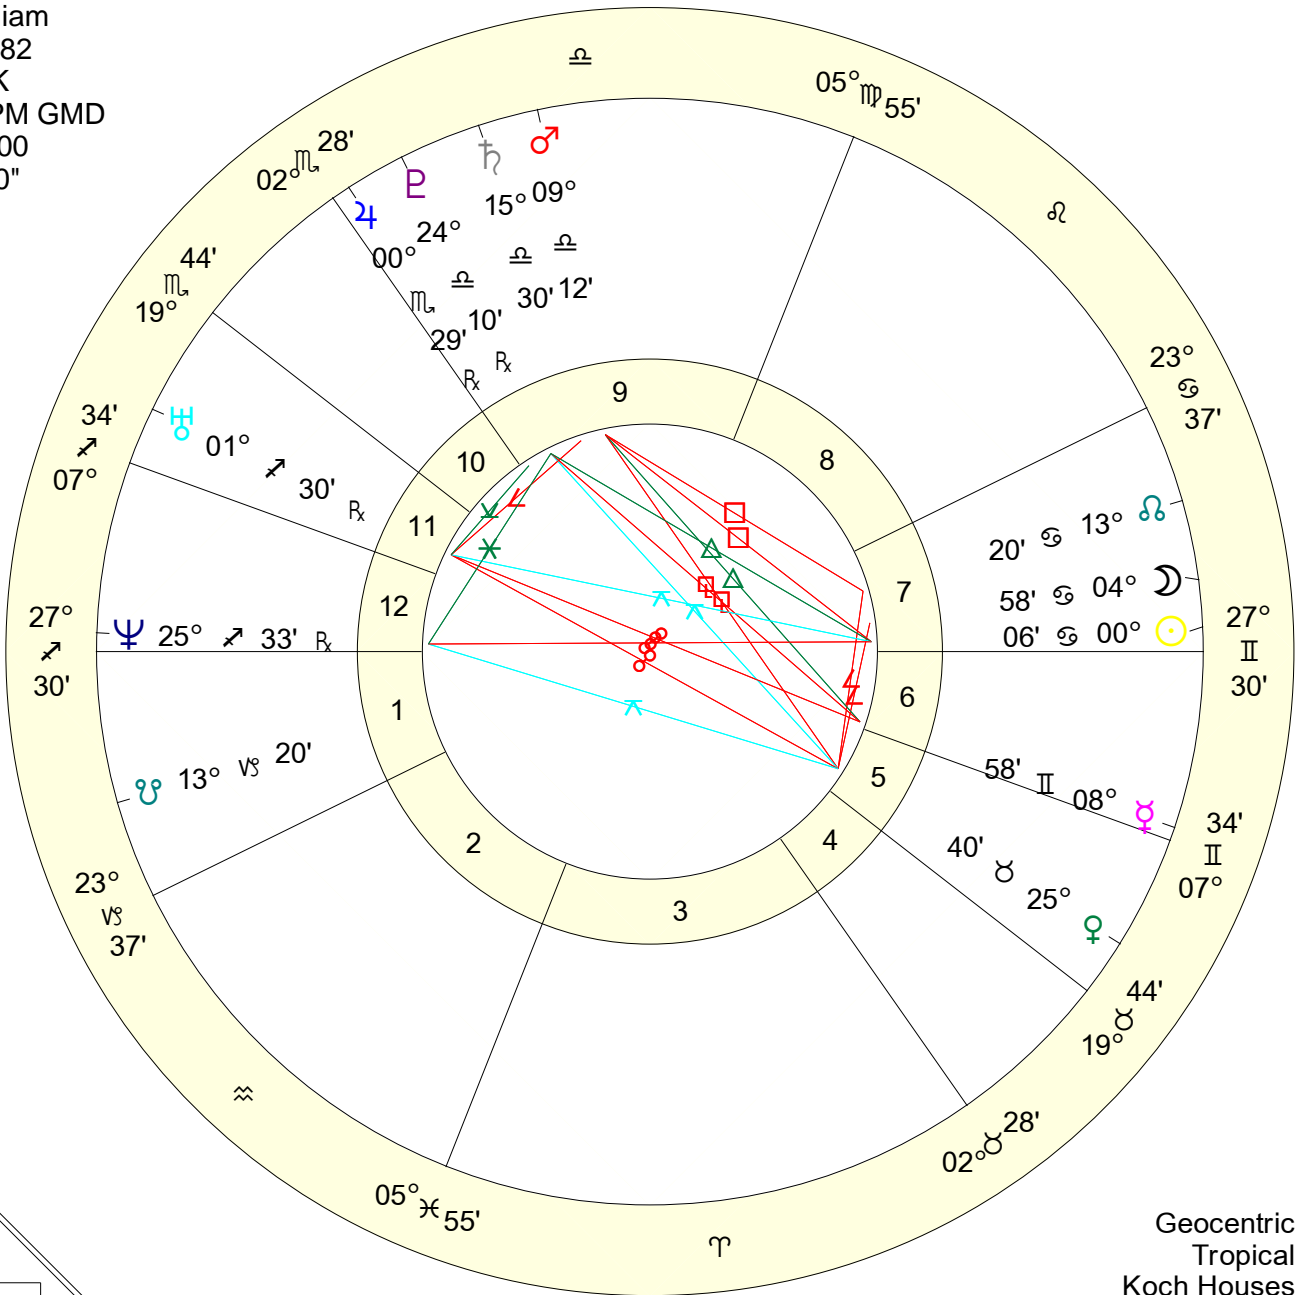

Prince William
 Jun 21, 1982
 London, UK
 09:03:00 PM GMD
 Zone: -01:00
 000W10'00"
 51N30'00"

| | | | | | | | | | | | | |
|---|--------|--------|--------|--------|---|--------|--------|--------|--------|--------|---|---|
| ☉ | ♄s | | | | | | | | | | | |
| | 04°51' | | | | | | | | | | | |
| ♀ | | | | | | | | | | | | |
| ♀ | ∠a | | | | | | | | | | | |
| | 05°42' | | | | | | | | | | | |
| ♂ | □a | □a | Δa | ♁s | | | | | | | | |
| | 04°15' | 09°06' | 00°14' | 01°27' | | | | | | | | |
| ♃ | Δs | Δa | | | | | | | | | | |
| | 04°28' | 00°23' | | | | | | | | | | |
| ♄ | | | Δa | ♄a | | | | | | | | |
| | | | 06°32' | 06°18' | | | | | | | | |
| ♅ | πs | πa | ♁s | ♁a | | ∨a | ∠a | | | | | |
| | 03°28' | 01°23' | 07°28' | 05°50' | | 01°00' | 00°59' | | | | | |
| ♆ | ♁s | ♁s | | πs | | ∗s | | | | | | |
| | 09°25' | 04°34' | | 00°07' | | 04°57' | | | | | | |
| ♇ | | Δs | ♁a | πs | | ♄a | | ∗a | | | | |
| | | 05°57' | 00°11' | 01°30' | | 06°20' | | 01°23' | | | | |
| ♈ | Δa | Δs | | | | ♄s | | ∨s | | | | |
| | 02°30' | 02°21' | | | | 01°58' | | 00°58' | | | | |
| ♉ | ♁a | ♁a | | πs | | ∗a | | ♄s | ∗s | ∗s | | |
| | 07°27' | 02°36' | | 01°51' | | 02°59' | | 01°58' | 03°21' | 04°57' | | |
| | ☉ | ♀ | ♀ | ♂ | ♃ | ♄ | ♅ | ♆ | ♇ | ♈ | ♉ | ♊ |