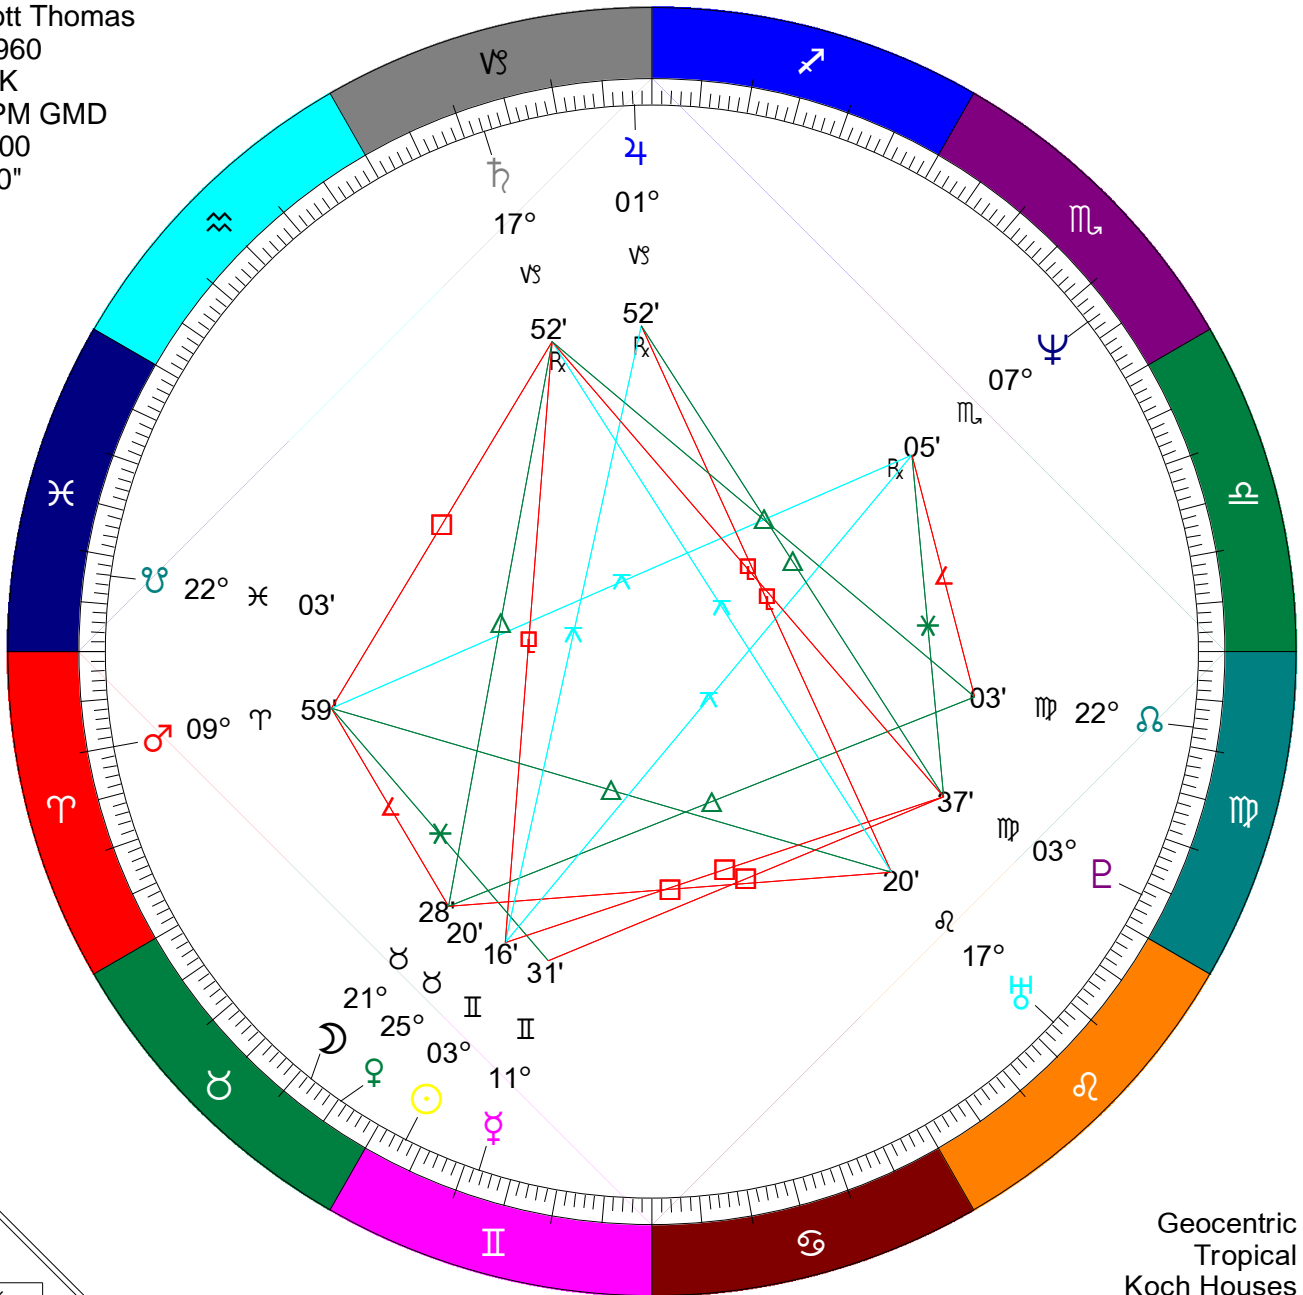

Kristin Scott Thomas
 May 24, 1960
 Redruth, UK
 00:00:00 PM GMD
 Zone: -01:00
 005W14'00"
 50N13'00"

Geocentric
 Tropical
 Koch Houses

☉											
☽		♂s									
☿		♂a	♂a								
♁		♂a	♂a								
♂		♂a	♂a								
♃		♂s									
♅		♂s									
♁		♂s									
♄		♂s									
♆		♂s									
♇		♂s									
♈		♂s									
♉		♂s									
♊		♂s									
♋		♂s									
♌		♂s									
♍		♂s									
♎		♂s									
♏		♂s									
♐		♂s									
♑		♂s									
♒		♂s									
♓		♂s									
♈		♂s									
♉		♂s									
♊		♂s									
♋		♂s									
♌		♂s									
♍		♂s									
♎		♂s									
♏		♂s									
♐		♂s									
♑		♂s									
♒		♂s									
♓		♂s									
♈		♂s									
♉		♂s									
♊		♂s									
♋		♂s									
♌		♂s									
♍		♂s									
♎		♂s									
♏		♂s									
♐		♂s									
♑		♂s									
♒		♂s									
♓		♂s									
♈		♂s									
♉		♂s									
♊		♂s									
♋		♂s									
♌		♂s									
♍		♂s									
♎		♂s									
♏		♂s									
♐		♂s									
♑		♂s									
♒		♂s									
♓		♂s									
♈		♂s									
♉		♂s									
♊		♂s									
♋		♂s									
♌		♂s									
♍		♂s									
♎		♂s									
♏		♂s									
♐		♂s									
♑		♂s									
♒		♂s									
♓		♂s									
♈		♂s									
♉		♂s									
♊		♂s									
♋		♂s									
♌		♂s									
♍		♂s									
♎		♂s									
♏		♂s									
♐		♂s									
♑		♂s									
♒		♂s									
♓		♂s									
♈		♂s									
♉		♂s									
♊		♂s									
♋		♂s									
♌		♂s									
♍		♂s									
♎		♂s									
♏		♂s									
♐		♂s									
♑		♂s									
♒		♂s									
♓		♂s									
♈		♂s									
♉		♂s									
♊		♂s									
♋		♂s									
♌		♂s									
♍		♂s									
♎		♂s									
♏		♂s									
♐		♂s									
♑		♂s									
♒		♂s									
♓		♂s									